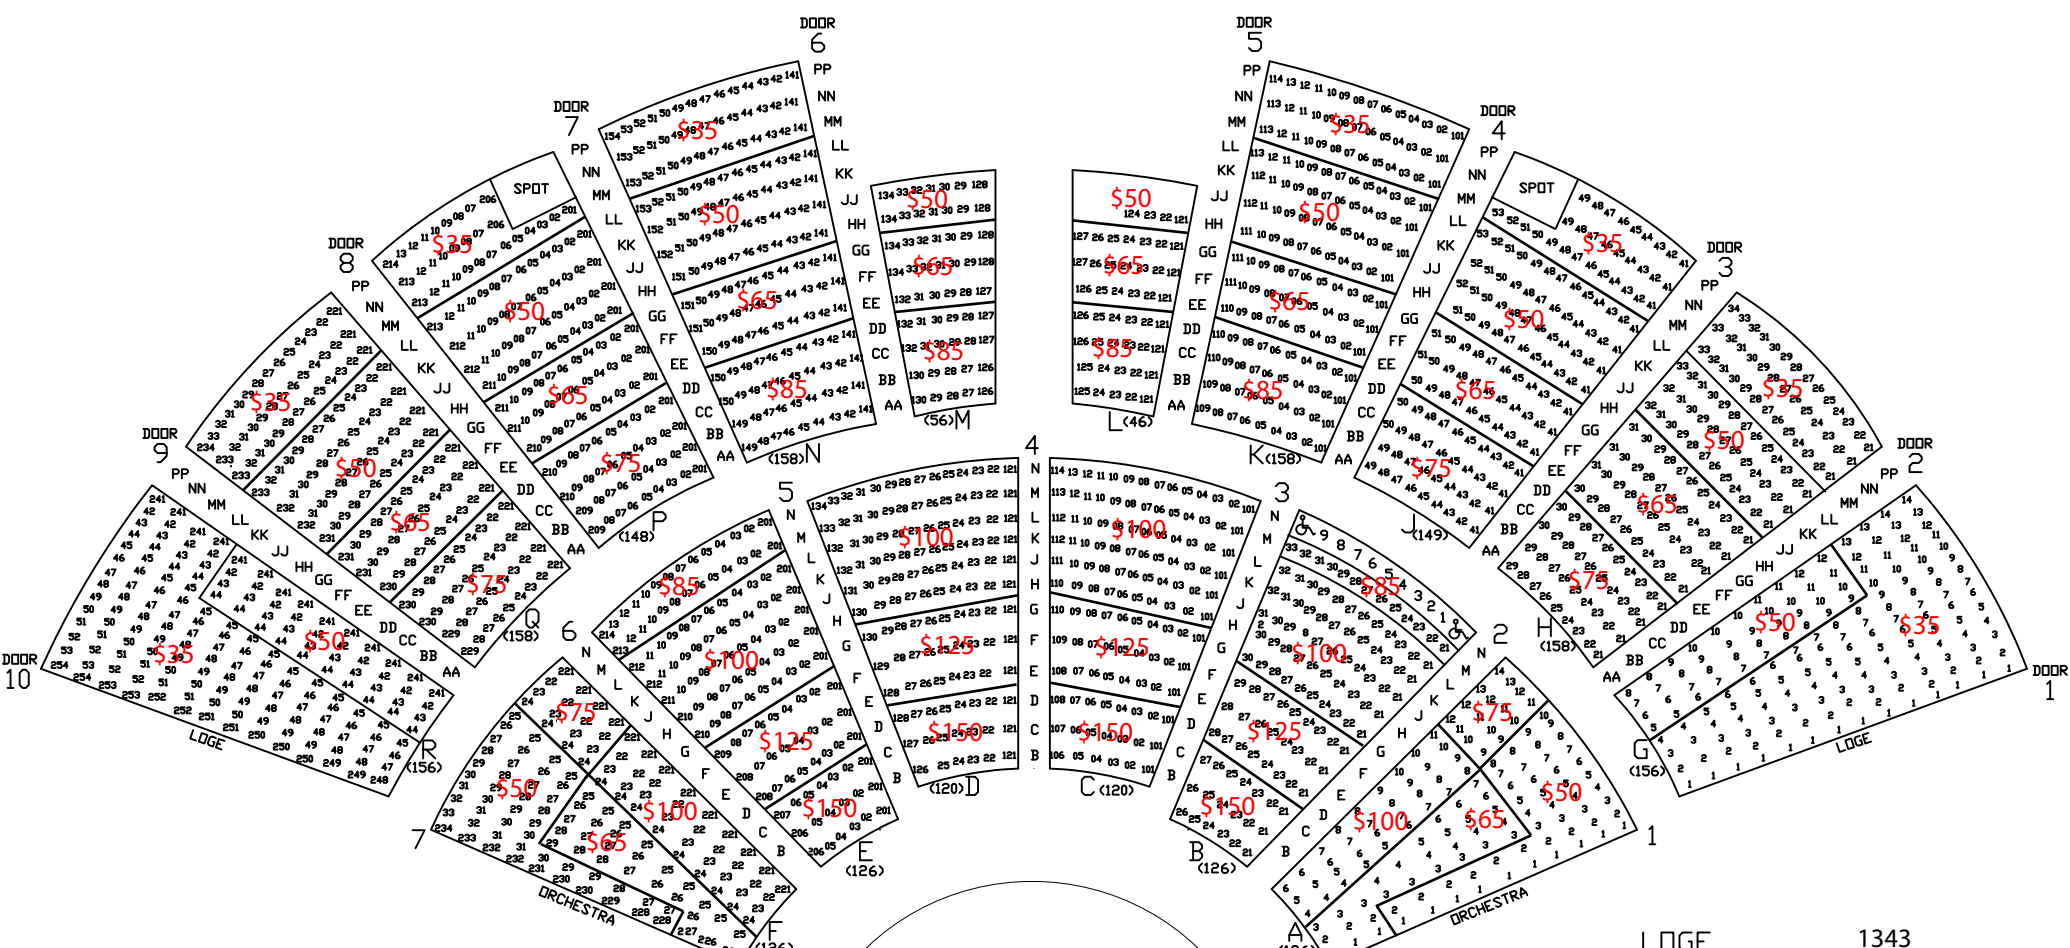

CHARLES M. SCHULZ THEATRE

LOGE 1343
ORCHESTRA 744
CAPACITY 2087

Ritz Entertainment
Seat Layout
March 31st, 2012